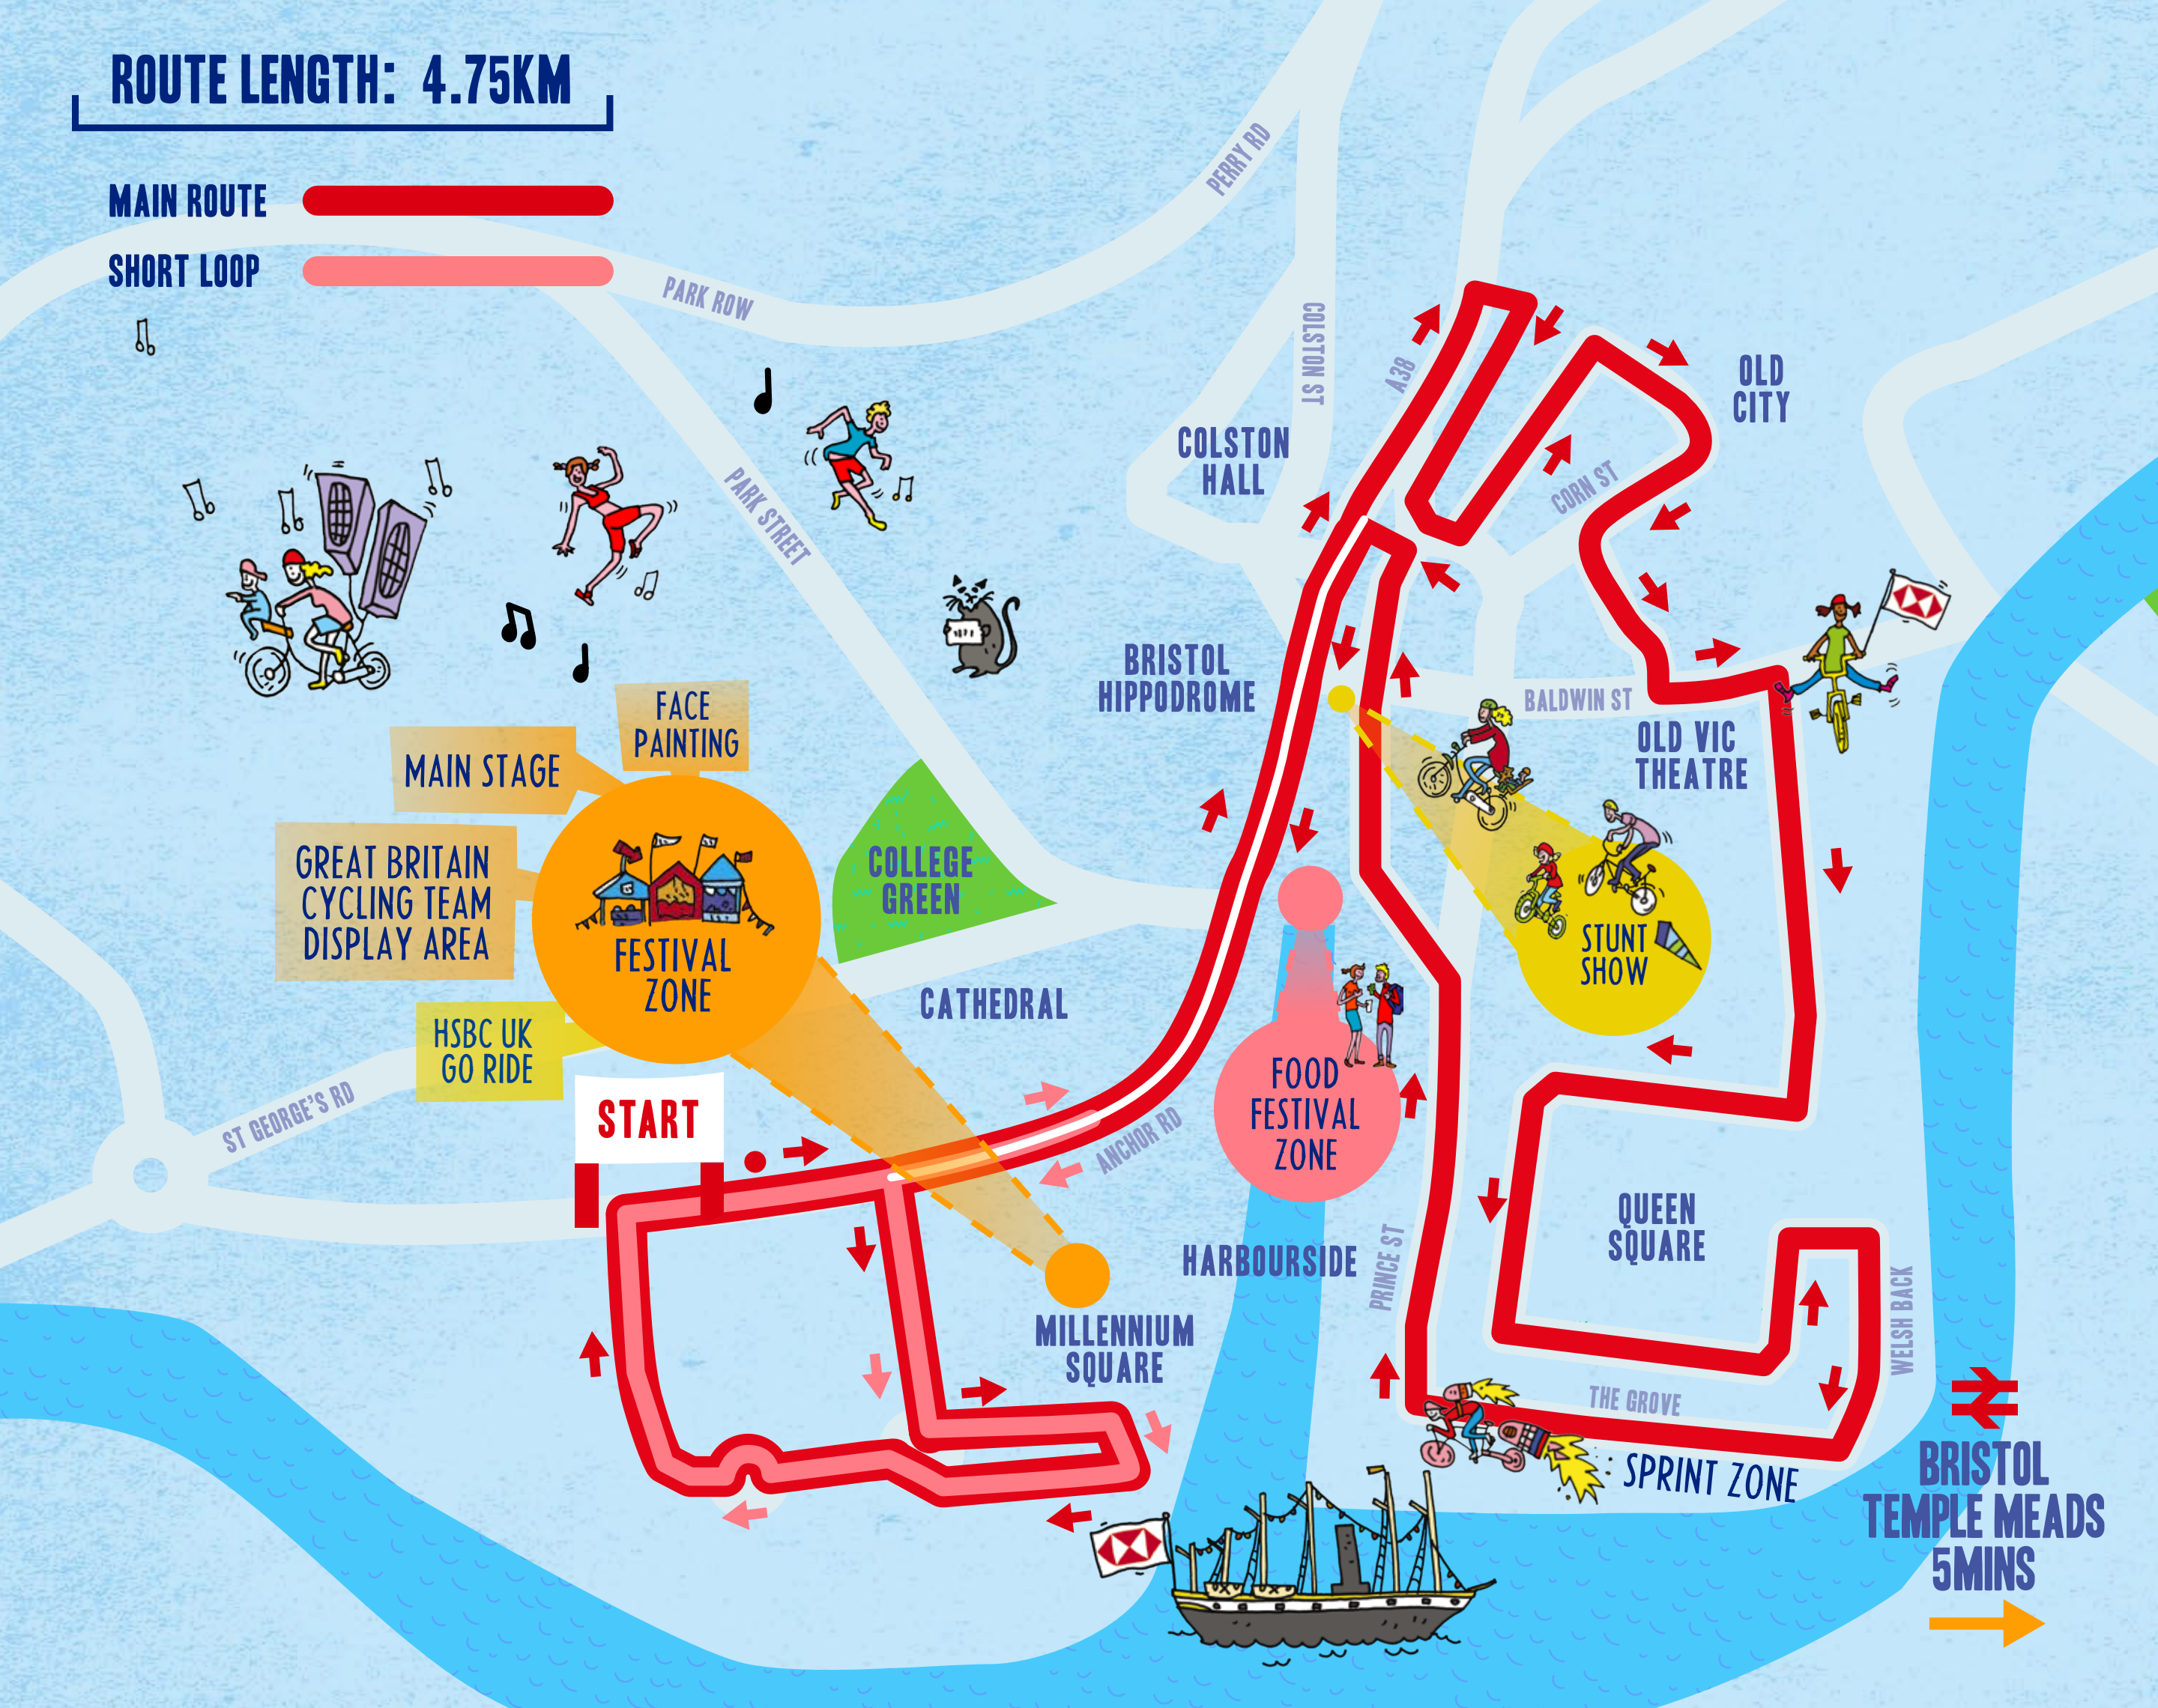

ROUTE LENGTH: 4.75KM

MAIN ROUTE

SHORT LOOP

LET'S RIDE

SUNDAY 16 JUNE

10.30AM-2PM MILLENNIUM SQUARE
LETSRIDE.CO.UK/EVENTS/BRISTOL