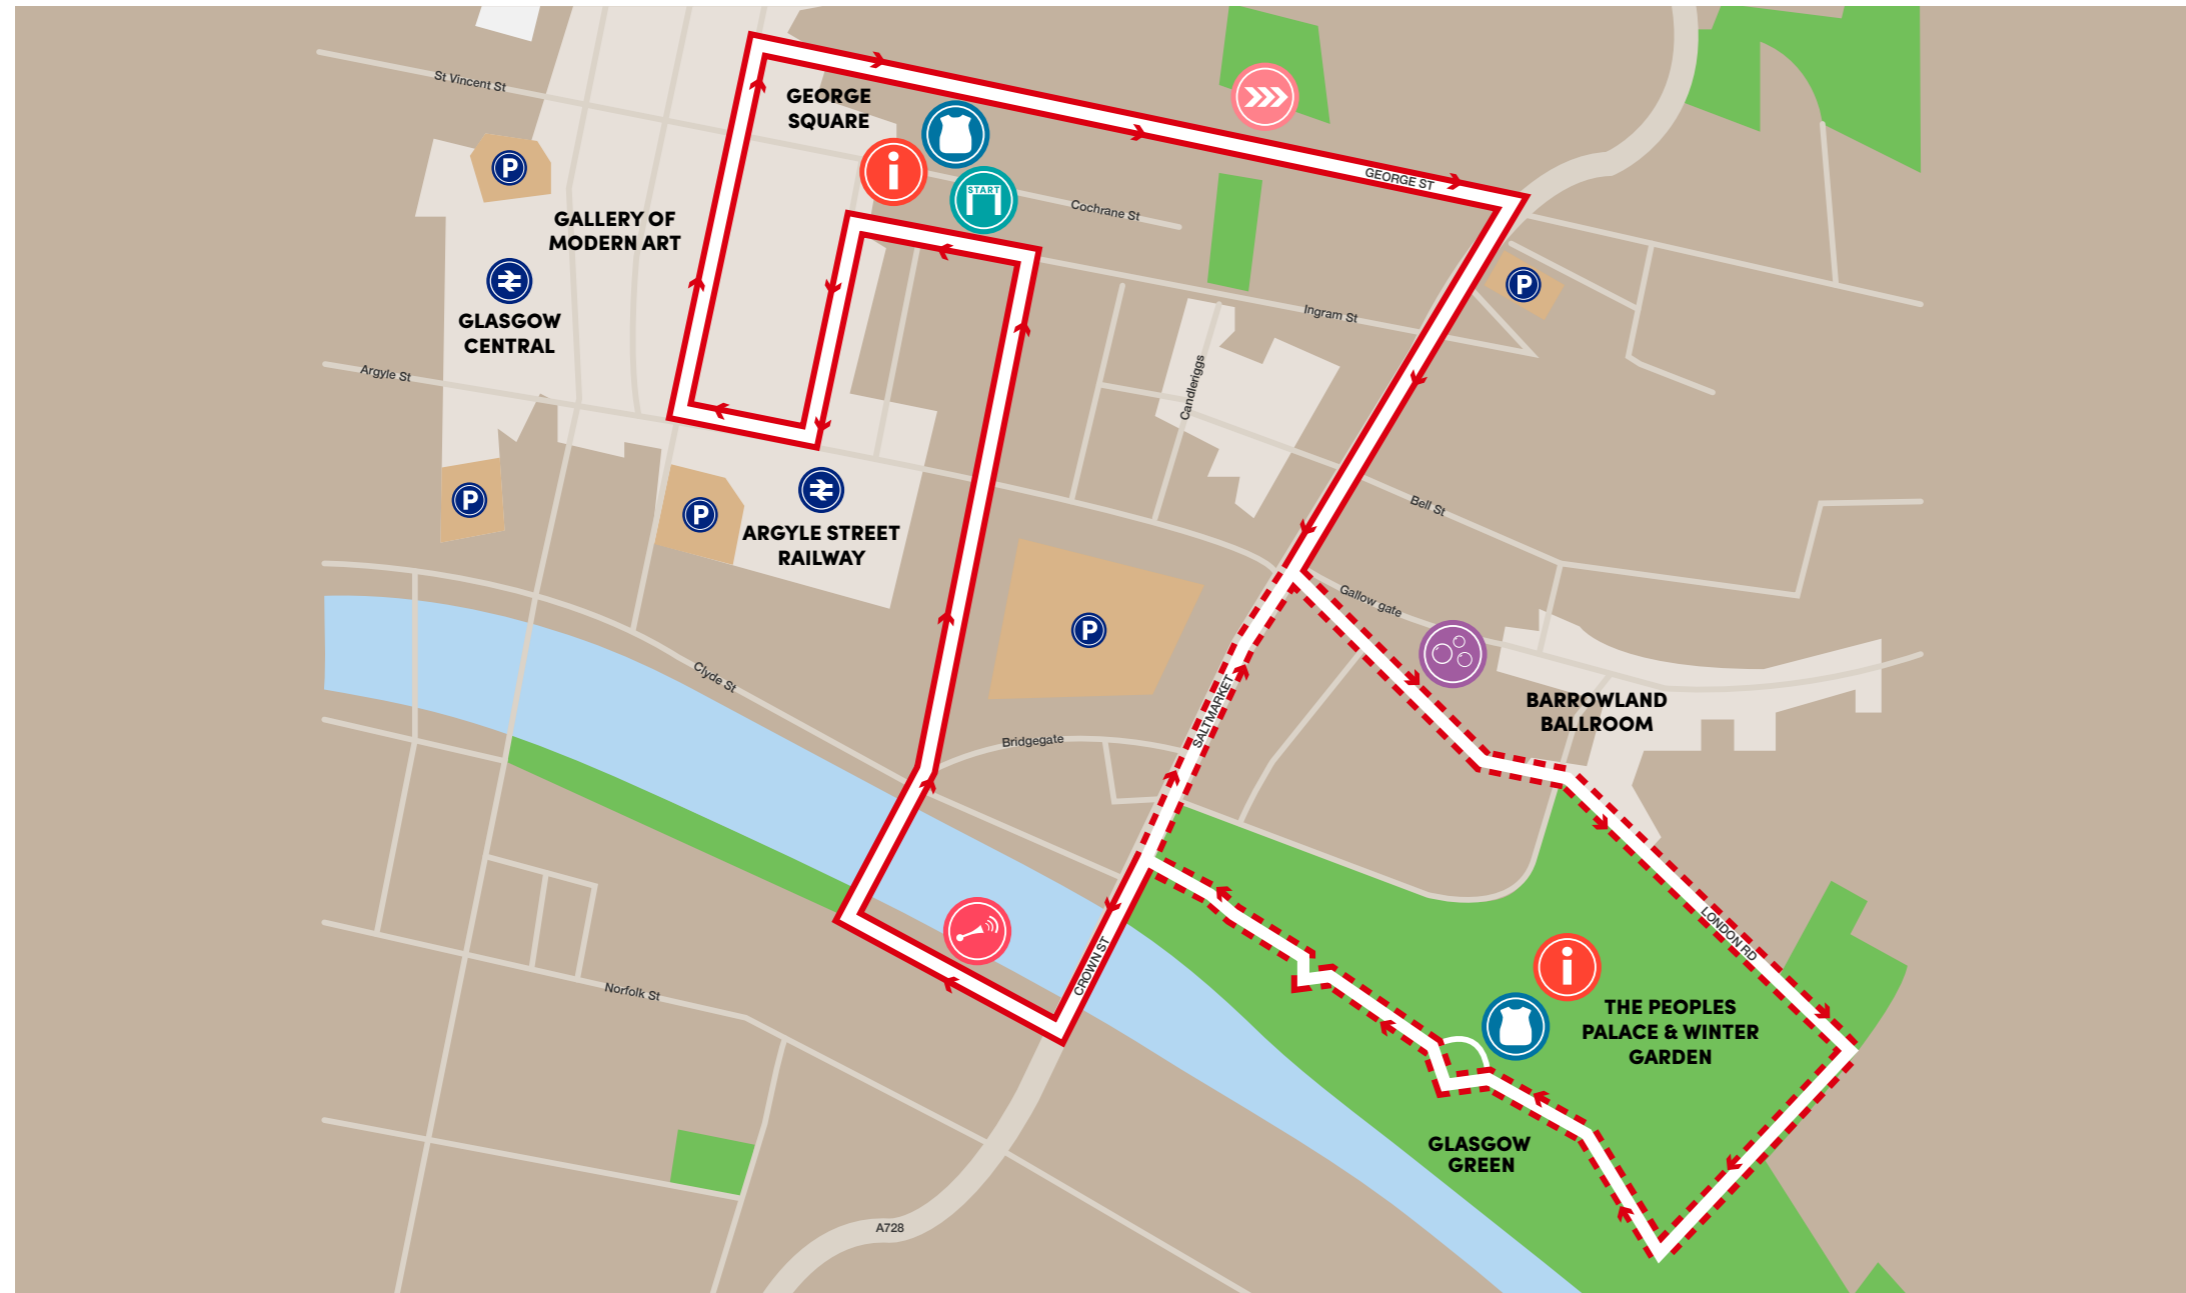

# GLASGOW.

-  ROUTE
-  LIGHT ROUTE
-  HUB
-  BIB COLLECTION
-  GANTRY
-  TOOT YOUR HORN ZONE
-  SIR CHRIS HOY SPEED CHALLENGE
-  BUBBLE TUNNEL
-  RAILWAY STATION
-  PARKING

HSBC  UK  
**CITY RIDE**  
 BY BRITISH CYCLING

**SUNDAY 27 AUGUST**  
**GEORGE SQUARE, 11AM-3PM**  
**ROUTE LENGTH 6KM**  
**LETSRIDE.CO.UK**