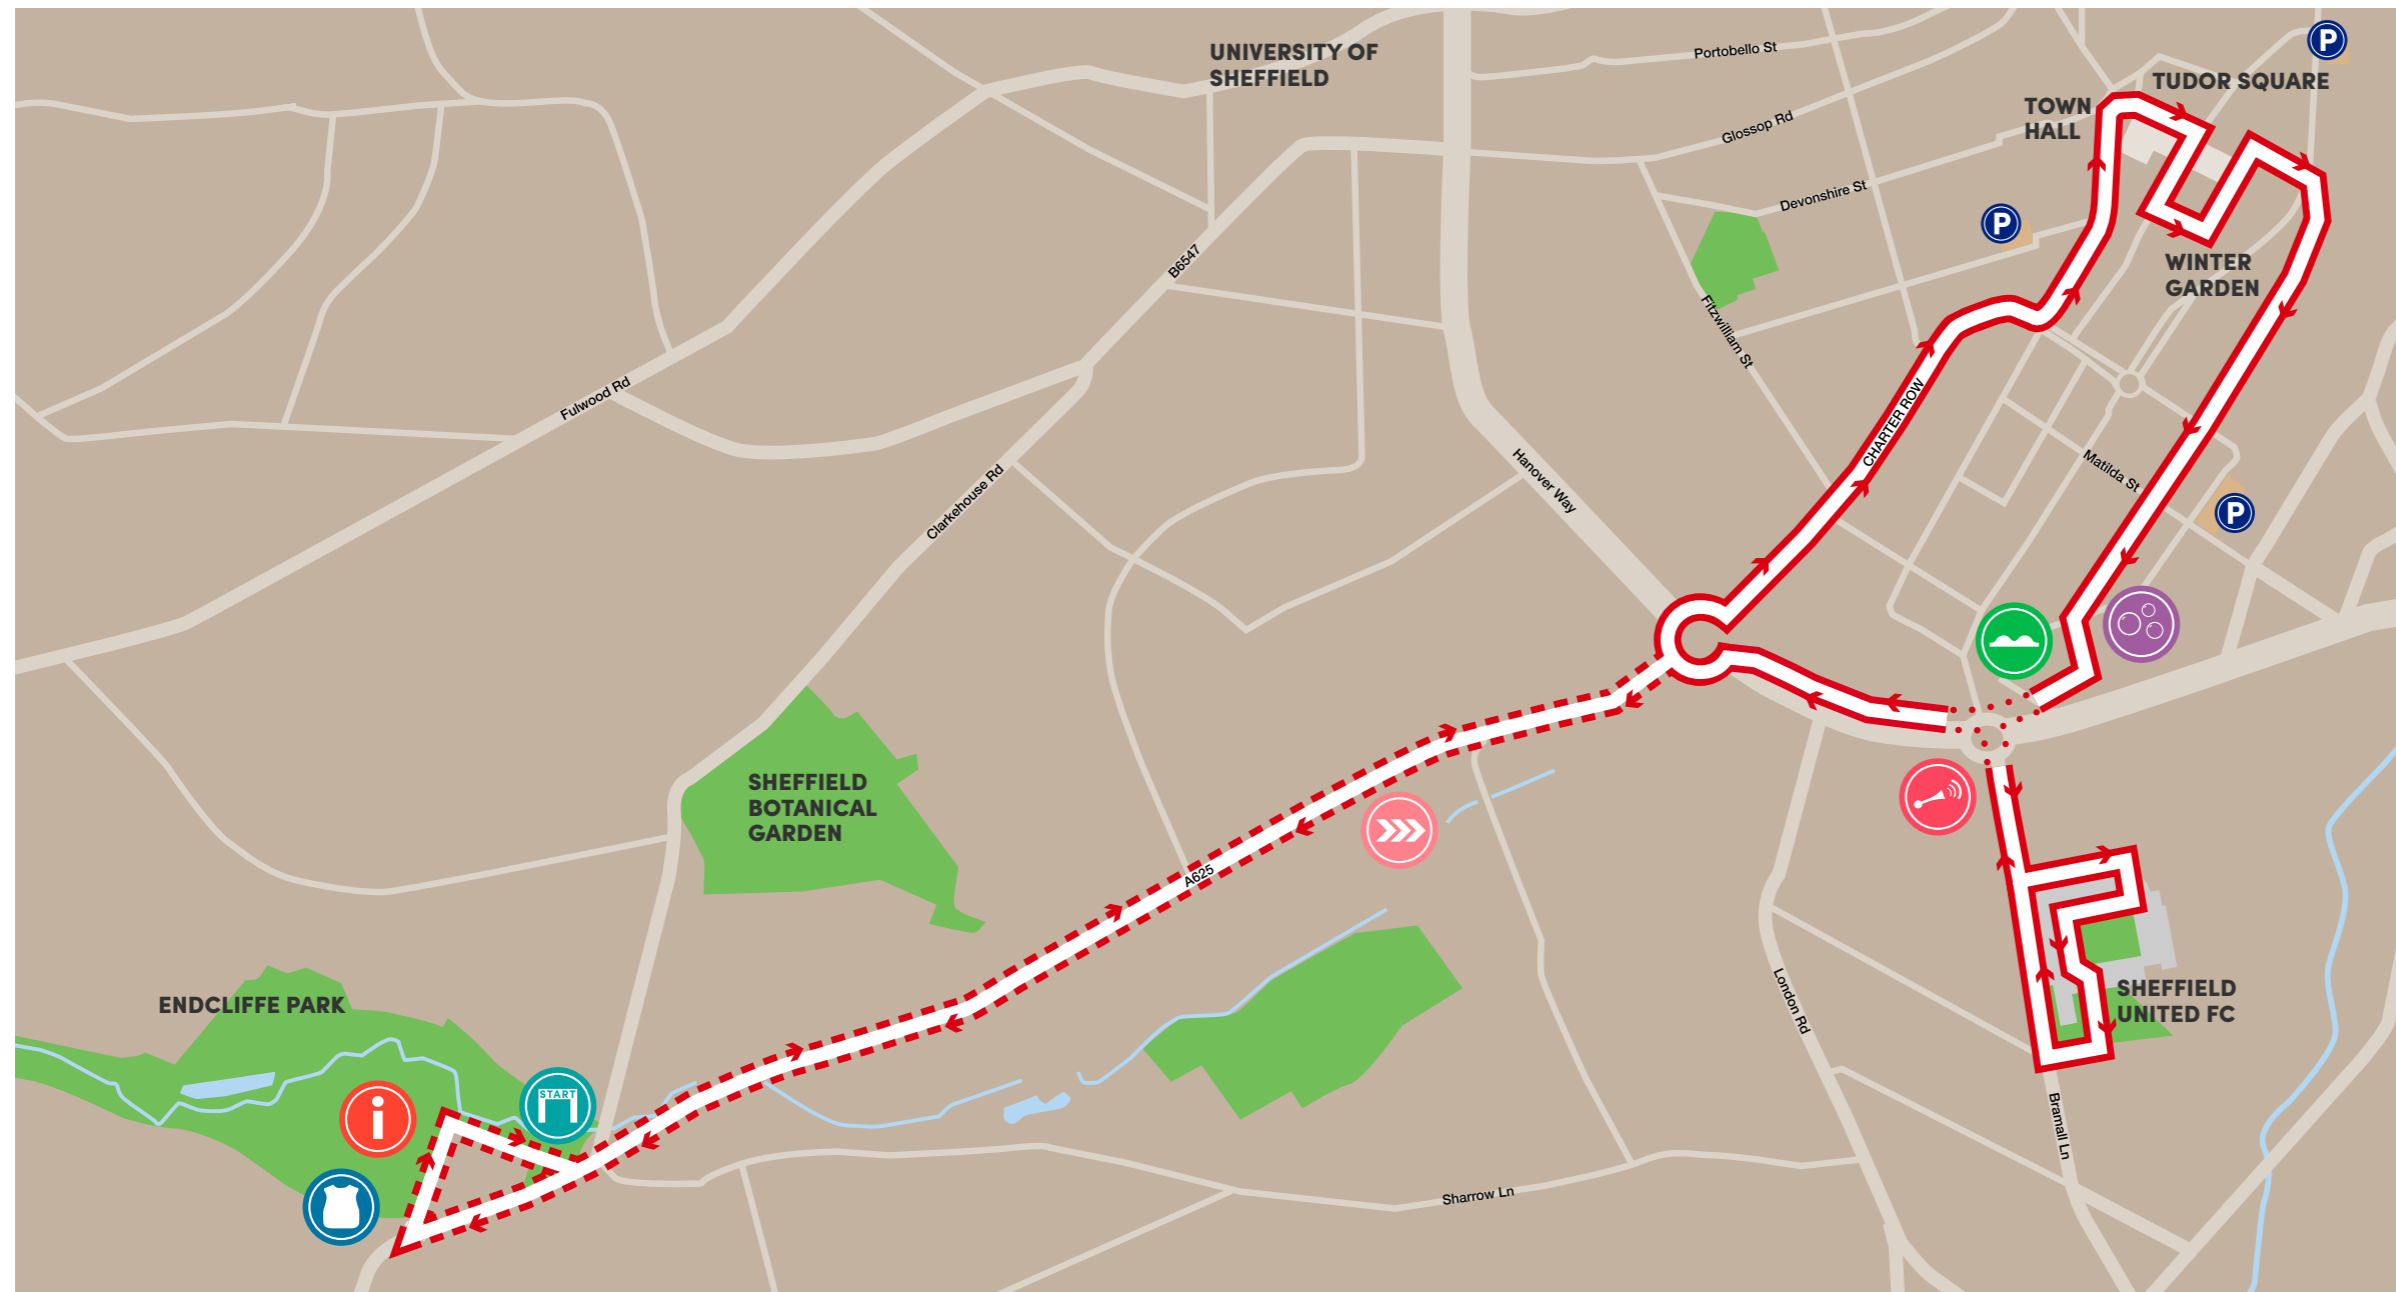

# SHEFFIELD.

-  ROUTE
-  LIGHT ROUTE
-  UNDERPASS
-  HUB
-  BIB COLLECTION
-  GANTRY
-  TOOT YOUR HORN ZONE
-  OFF-ROAD CHALLENGE
-  SIR CHRIS HOY SPEED CHALLENGE
-  BUBBLE TUNNEL
-  PARKING

HSBC  UK  
**CITY RIDE**  
 BY BRITISH CYCLING

**SUNDAY 16 JULY**  
**ENDCLIFFE PARK, 11AM-3PM**  
**ROUTE LENGTH 8KM**  
**LETSRIDE.CO.UK**