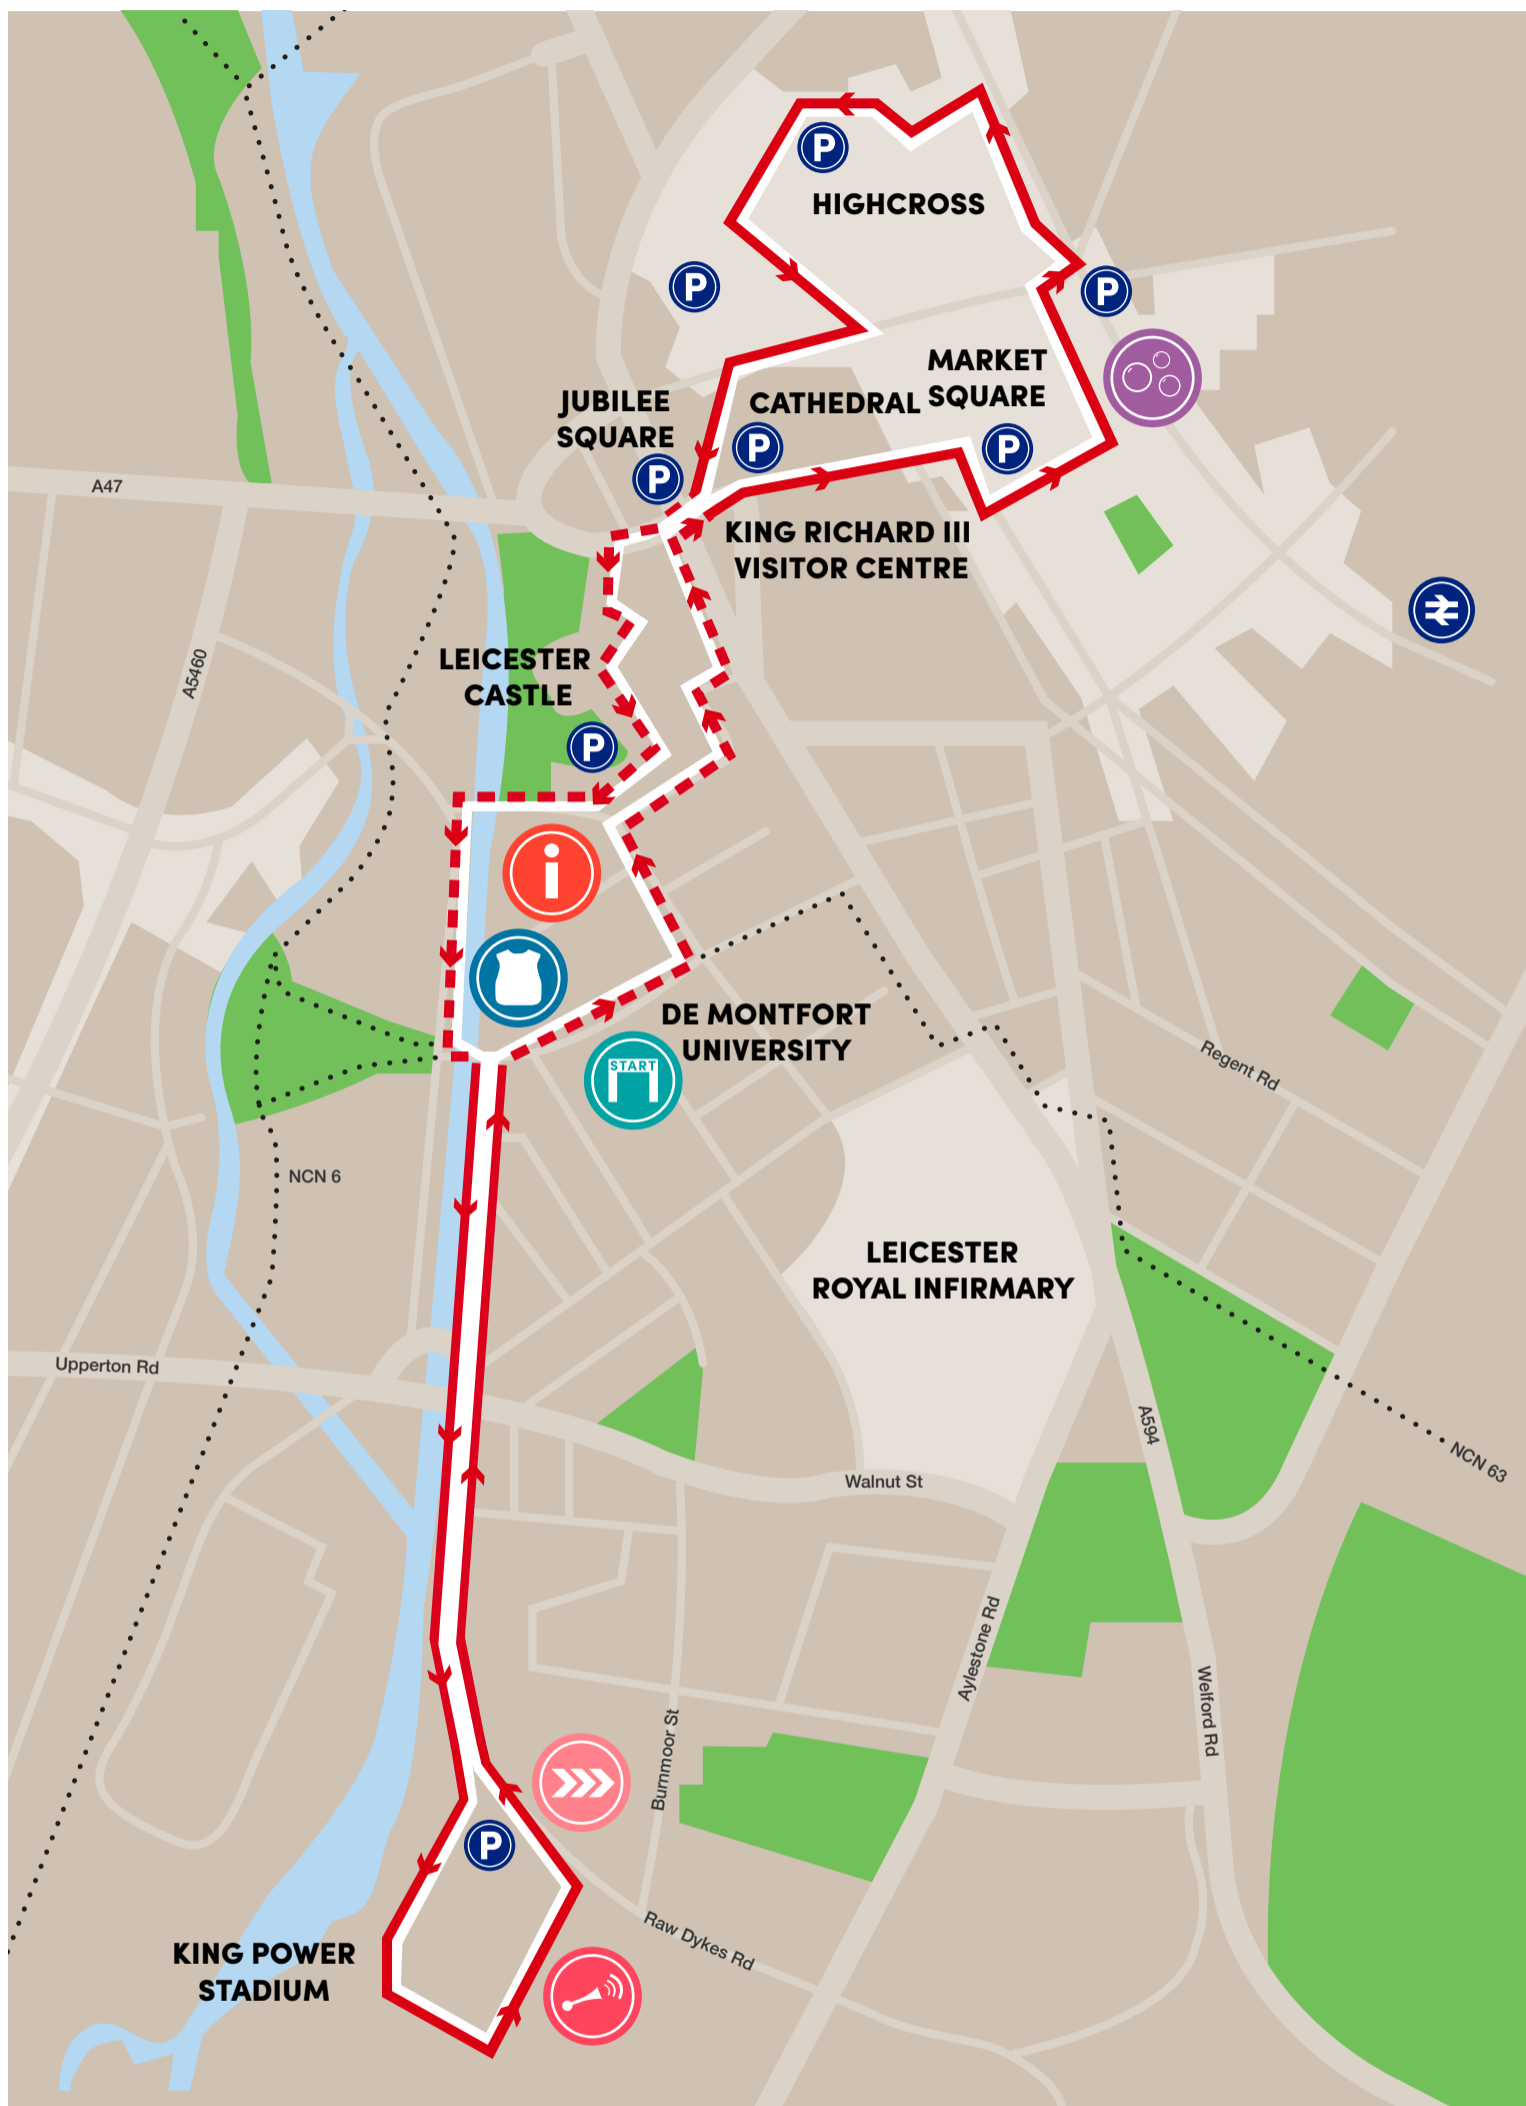

LEICESTER.

- ROUTE
- LIGHT ROUTE
- NATIONAL CYCLE ROUTES 6 AND 63
- HUB
- BIB COLLECTION
- GANTRY
- TOOT YOUR HORN ZONE
- SIR CHRIS HOY SPEED CHALLENGE
- BUBBLE TUNNEL
- RAILWAY STATION
- BIKE PARKING

HSBC UK
CITY RIDE
 BY BRITISH CYCLING

SUNDAY 13 AUGUST
DE MONTFORT UNIVERSITY,
12:30PM-4:30PM, ROUTE LENGTH 6KM
LETSRIDE.CO.UK