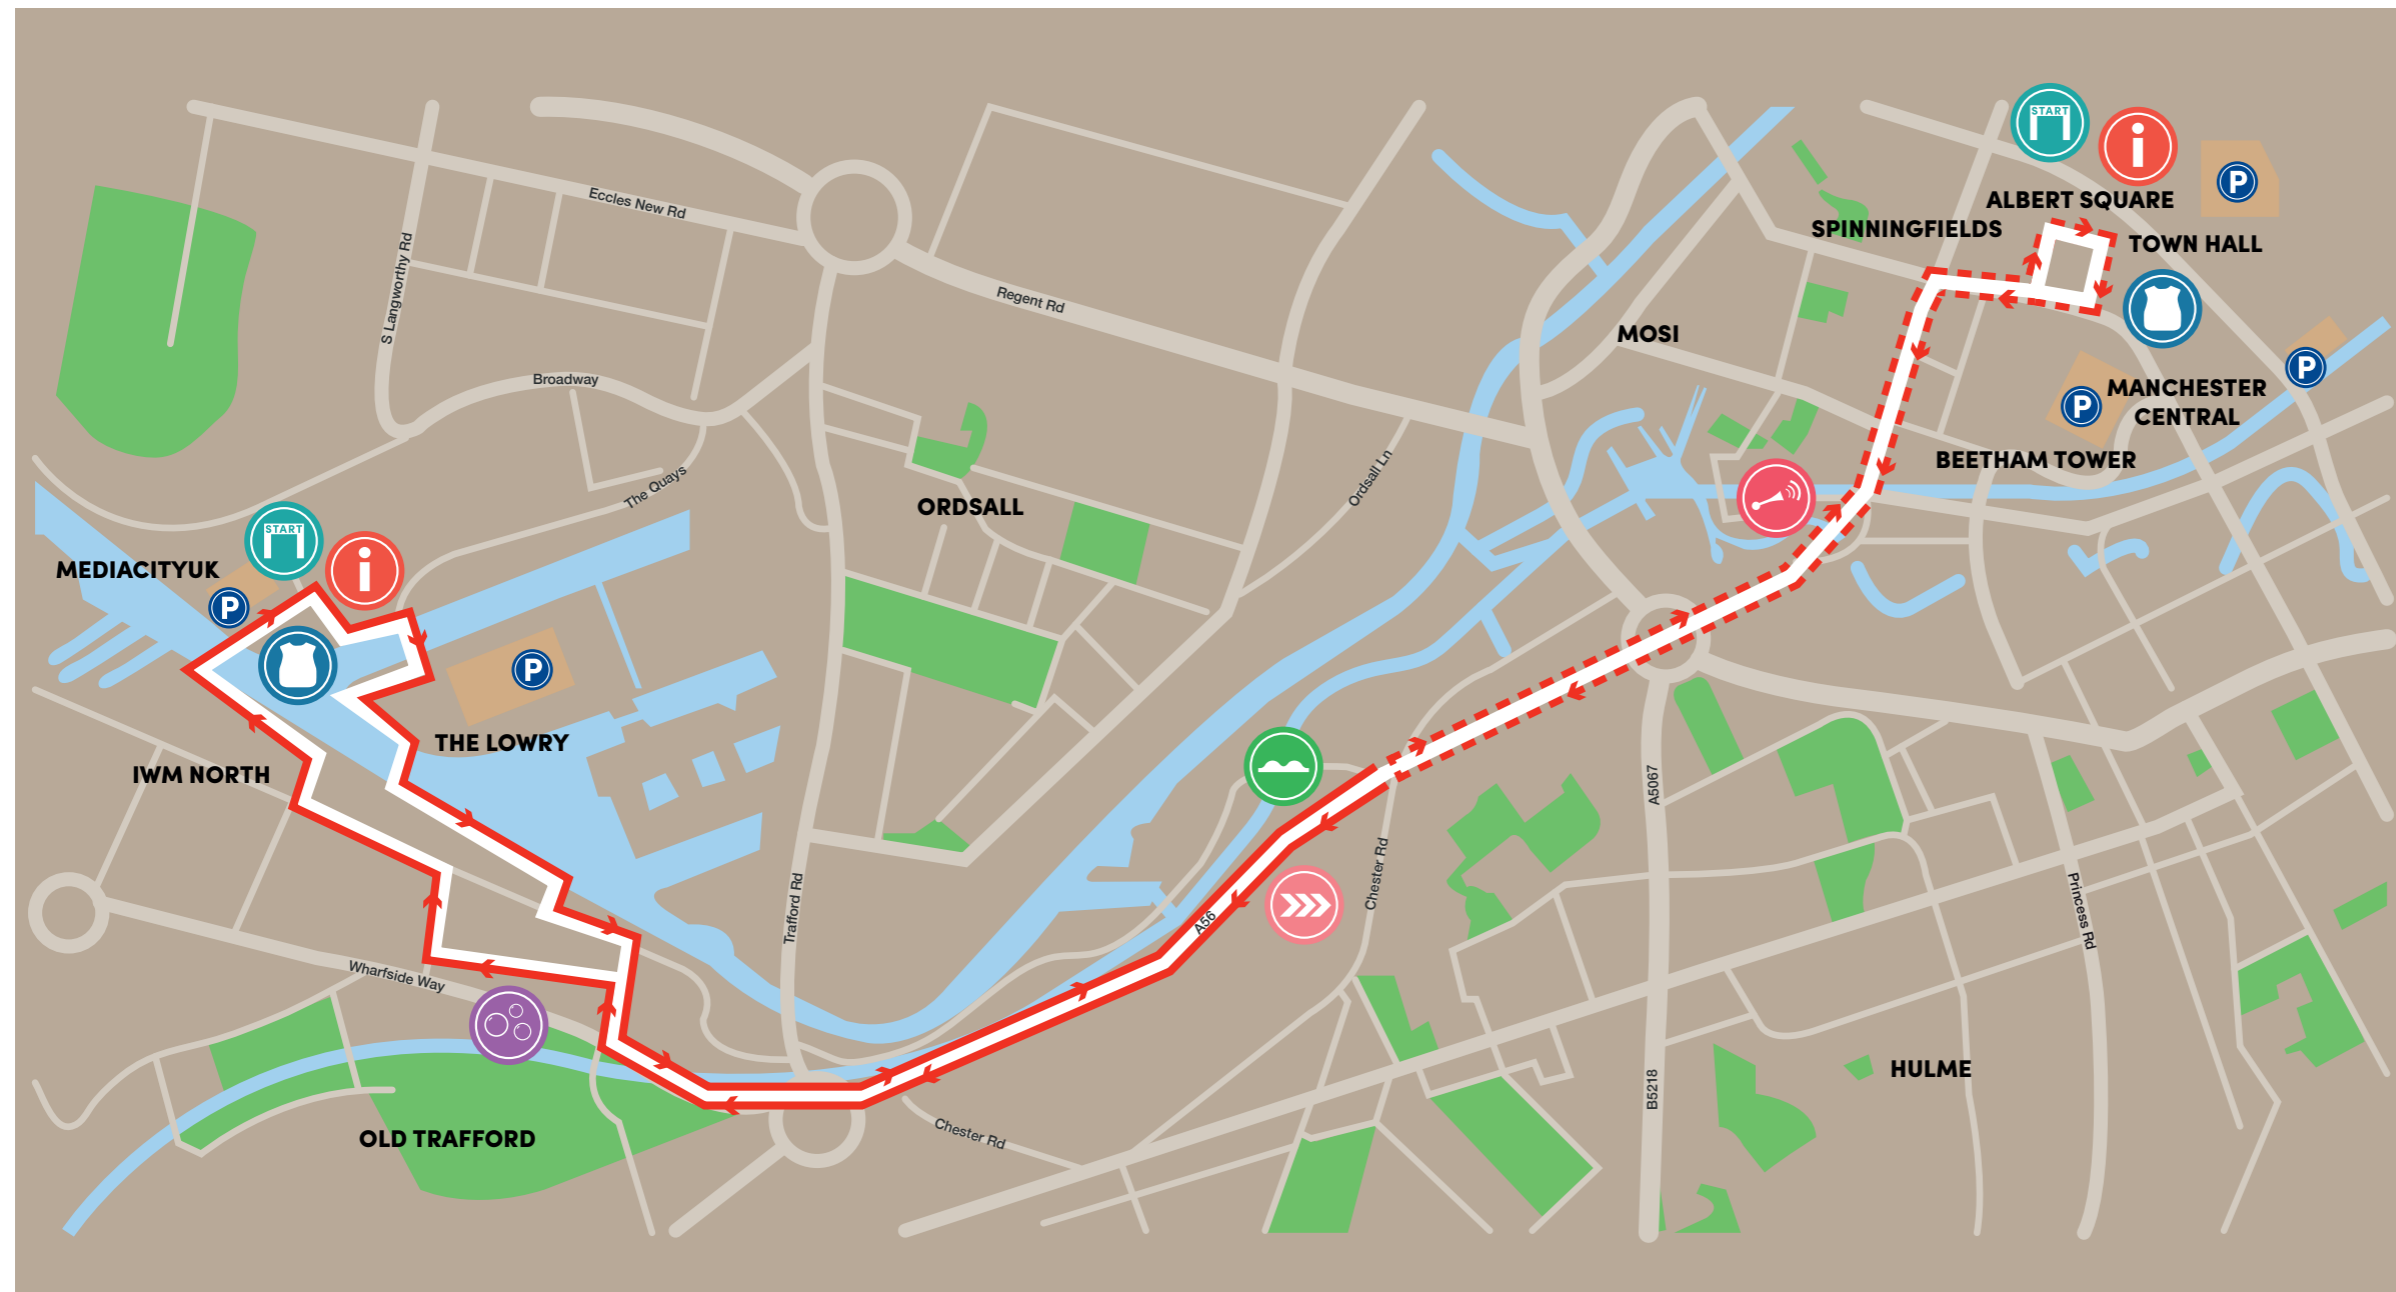

# ROUTE MAP.

-  ROUTE
-  LIGHT ROUTE
-  HUB
-  BIB COLLECTION
-  GANTRY
-  TOOT YOUR HORN ZONE
-  OFF-ROAD CHALLENGE
-  SIR CHRIS HOY SPEED CHALLENGE
-  BUBBLE TUNNEL
-  PARKING

  
**CITY RIDE**
  
 BY BRITISH CYCLING

**SUNDAY 23 JULY**  
**ALBERT SQUARE, 11AM-4PM**  
**ROUTE LENGTH 11KM**  
**LETSRIDE.CO.UK**